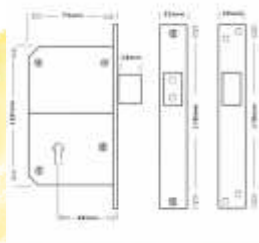

C Y002

Architectural Ironmongery

1962 - 2014

Dead Lock

Sash Lock

5 Lever Sash Lock

Euro Profile Lockcase

Claw Bolt Action