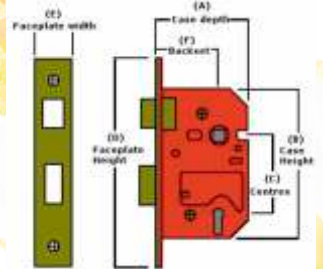

C Y002

Architectural Ironmongery

1962 - 2014

Dead Lock

Sash Lock

5 Lever Sash Lock

Euro Profile Lockcase

Claw Bolt Action