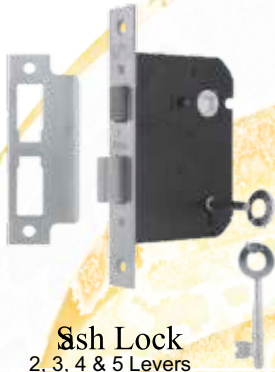

Door Locks

Sash Lock
2, 3, 4 & 5 Levers

M L004

M L005

Deadlock

Cylindrical
Knob Set

Night Latch

C Y001

C Y002

Architectural Ironmongery

1962 - 2014

Dead Lock

Sash Lock

5 Lever Sash Lock

Euro Profile Lockcase

Claw Bolt Action